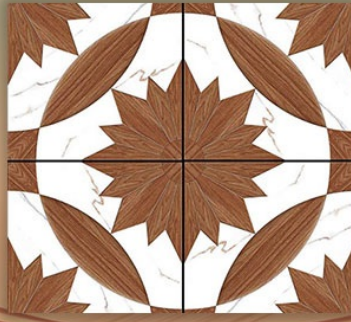

## Glazed Polished Tiles

300X450 MM Designed Elevation Wall Tiles, 300X450 MM Designed Glossy Wall Tiles, 300X450 MM Elevation Wall Tiles, 300X450 MM Glossy Wall Tiles, 300X450 MM High Gloss Wall Tiles, 300X450 MM Kitchen Wall Tiles, 300X450 MM Luster And Carving Wall Tiles, 300X450 MM Luxury Glossy Wall Tiles, 300X450 MM Matt Wall Tiles, 300X450 MM Sugar Elevation Wall Tiles, 300X450 MM Sugar Wall Tiles, 600X1200 MM Bookmatch Glossy Tiles, 600X1200 MM Bookmatch High Gloss Tiles, 600X1200 MM Carving Finish Tiles, 600X1200 MM Glossy Tiles, etc.